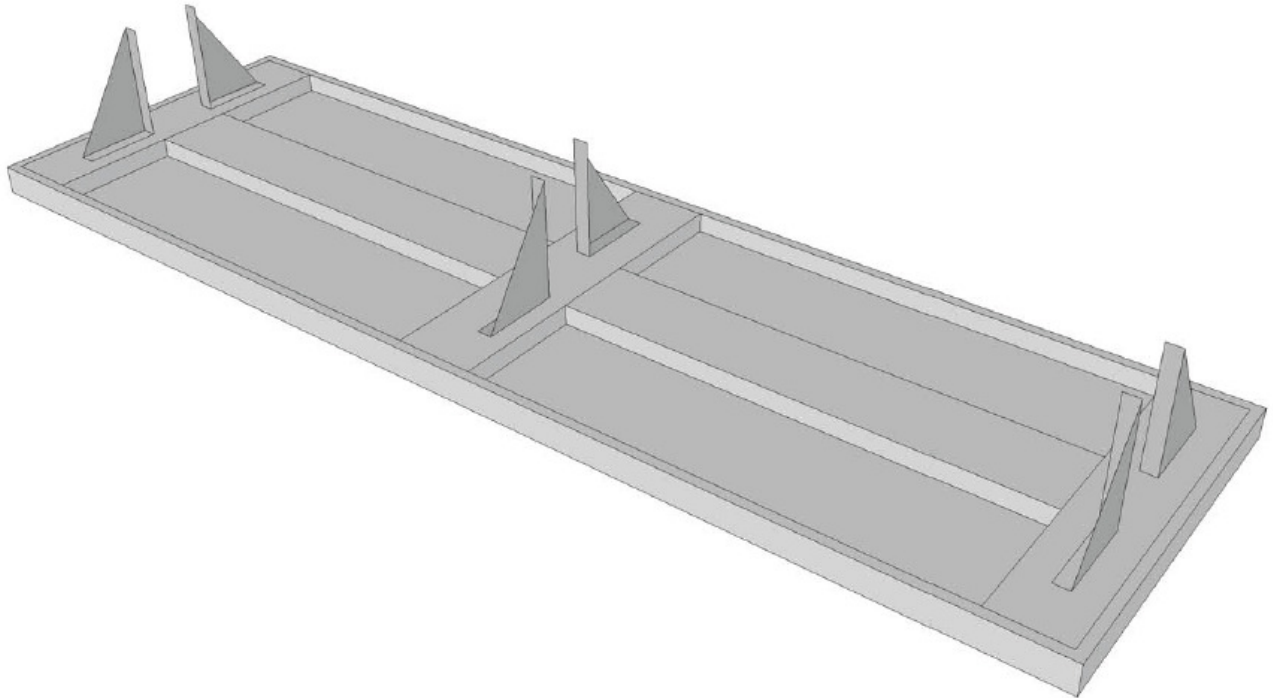

Restaurant Max Inc.

Restaurant Equipment & Supplies

4775 Mendel Court, sw. Bldg A, Atlanta, GA 30336 - 404-472-0398 (Fax) 404-472-0399

Stainless Steel Pass Thru Shelf

- *430 Stainless Steel 18GA
- *Galv support channel
- *adjustable mounting bracket.