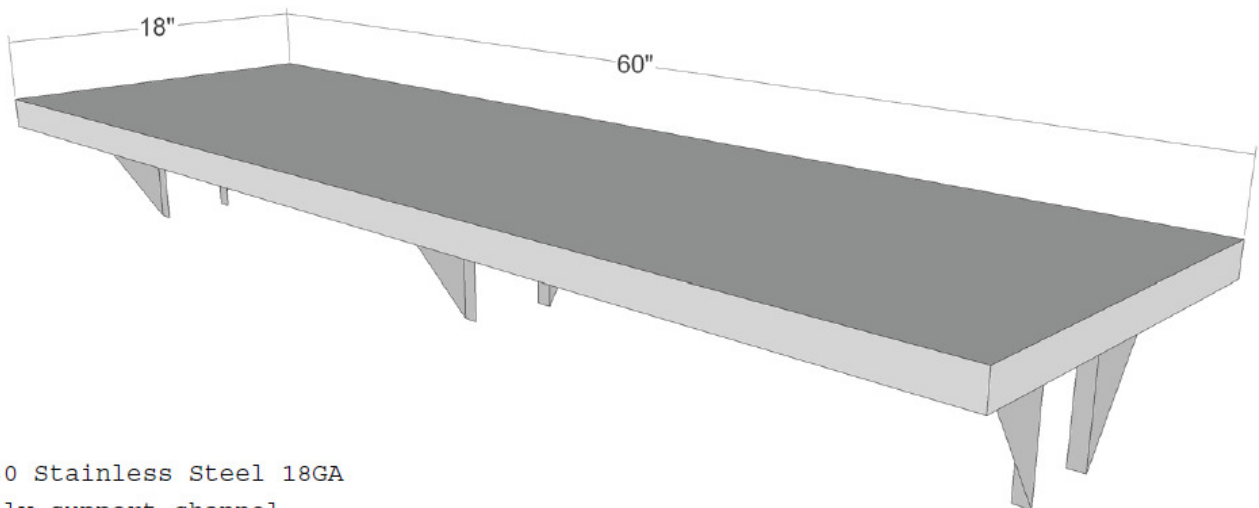

Restaurant Max Inc.

Restaurant Equipment & Supplies

4775 Mendel Court, sw. Bldg A, Atlanta, GA 30336 - 404-472-0398 (Fax) 404-472-0399

Stainless Steel Pass Thru Shelf

- *430 Stainless Steel 18GA
- *Galv support channel
- *adjustable mounting bracket.